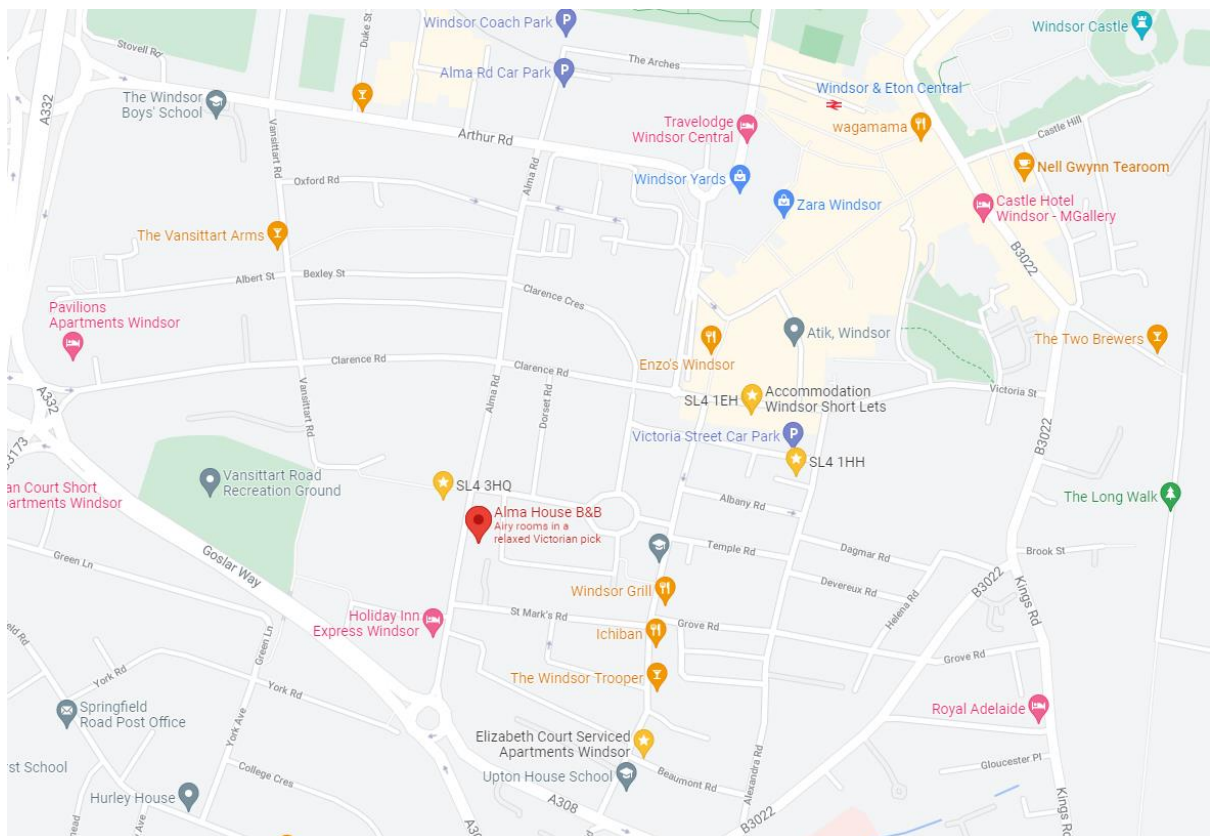

# almahouse

bed&breakfast

56 Alma Road, Windsor, Berkshire SL4 3HA  
Telephone: +44 1753 862983 [www.almahouse.co.uk](http://www.almahouse.co.uk)

[Map Link](#)

Use Sat Nav postcode: SL4 3HA

Please note there is an Alma Road in Eton Wick – please make sure to put the whole postcode.